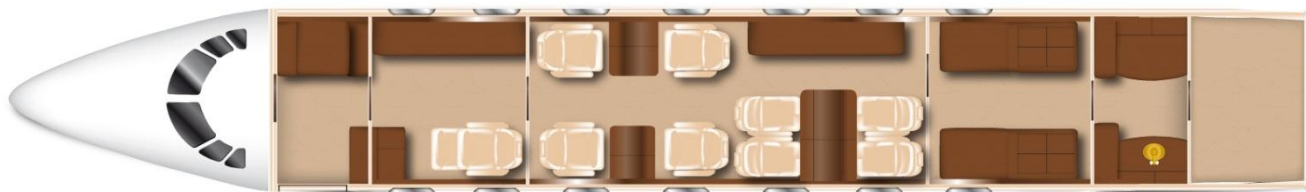

performance

max. cruise speed	0,885 M
runway length required	1,800 m
ceiling	51,000 ft
max. payload	2,817 kg
range max passengers	11,110 km

max range

12,500 km

cabin dimensions

height	1,88 m
width	2,24m
length	15,29 m
baggage	6,4 m ³

Yes

Yes

Yes

Yes

2

14+1

Yes

Hot