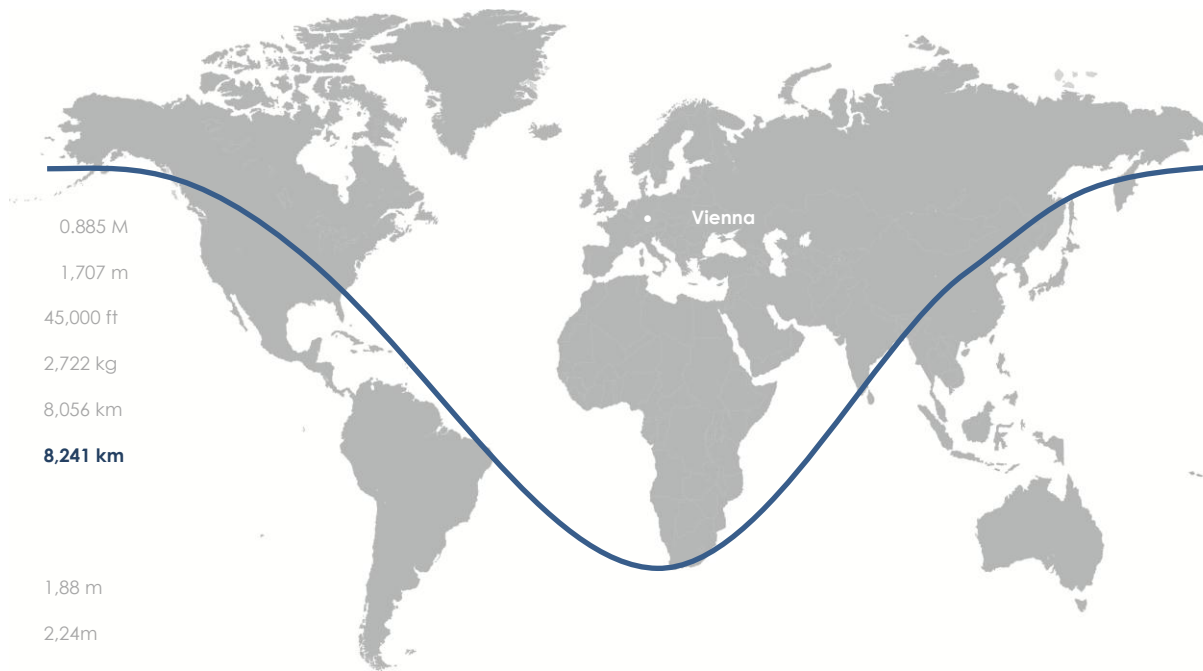

performance

max. cruise speed	0,885 M
runway length required	1,707 m
ceiling	45,000 ft
max. payload	2,722 kg
range normal cruise	8,056 km
max range	8,241 km

cabin dimensions

height	1,88 m
width	2,24m
length	12,29 m
baggage	4,8 m³

Yes

Yes

Yes

Yes

2

10+1

Yes

Hot

Yes