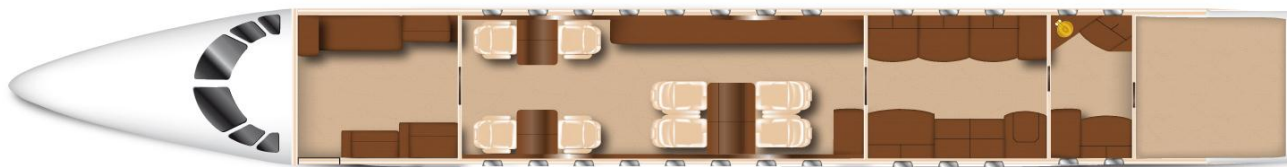

## performance

max. cruise speed	0,885 M
runway length required	1,707 m
ceiling	45,000 ft
max. payload	2,722 kg
range normal cruise	8,056 km
<b>max range</b>	<b>8,241 km</b>

## cabin dimensions

height	1,88 m
width	2,24m
length	12,29 m
baggage	4,8 m <sup>3</sup>

Yes

Yes

Yes

Yes

2

10+1