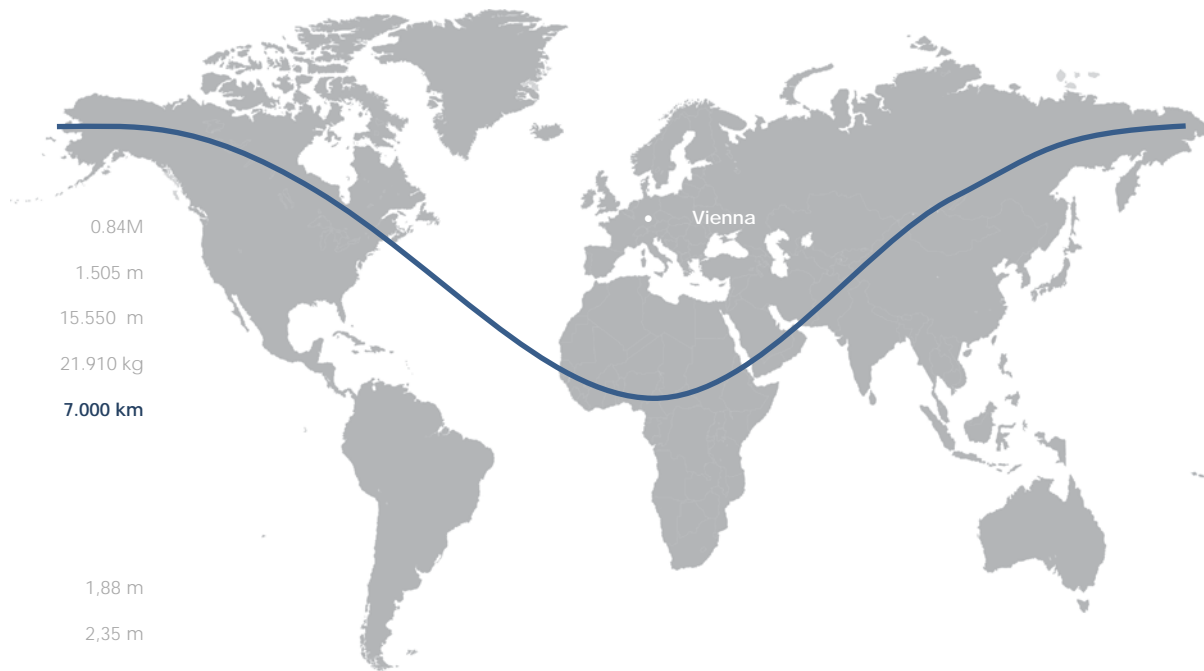

performance

max. cruise speed	0.84M
runway length required	1.505 m
ceiling	15.550 m
max. payload	21.910 kg
max range	7.000 km

cabin dimensions

height	1,88 m
width	2,35 m
length	20,23 m
baggage	3,85 m³

Yes

Yes

Yes

Yes

2

14

Yes

Hot

Yes