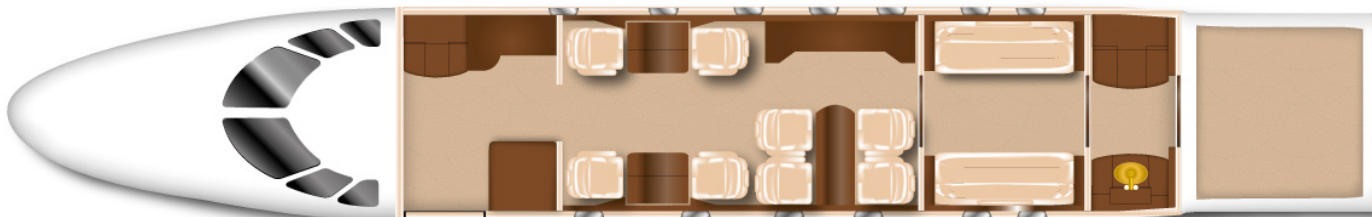

## performance

max. cruise speed	0.84M
runway length required	1.505 m
ceiling	15.550 m
max. payload	21.910 kg
<b>max range</b>	<b>7.000 km</b>

## cabin dimensions

height	1,88 m
width	2,35 m
length	20,23 m
baggage	3,85 m <sup>3</sup>

Yes

Yes

Yes

Yes

2

14