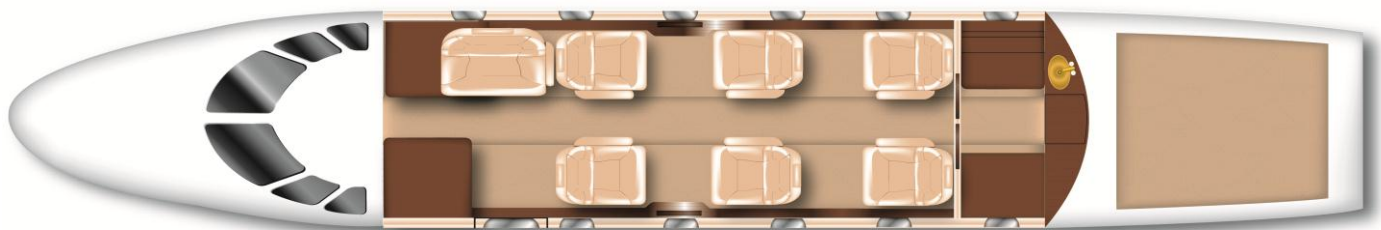

performance

max. cruise speed	815 km/h
runway length required	1,646 m
ceiling	45,000 ft
max. payload	1,148 kg
range max. pax	2,608 km
max range	3,308 km

cabin dimensions

height	1,73 m
width	1,68 m
length	5,64 m
baggage	2,55 m ³