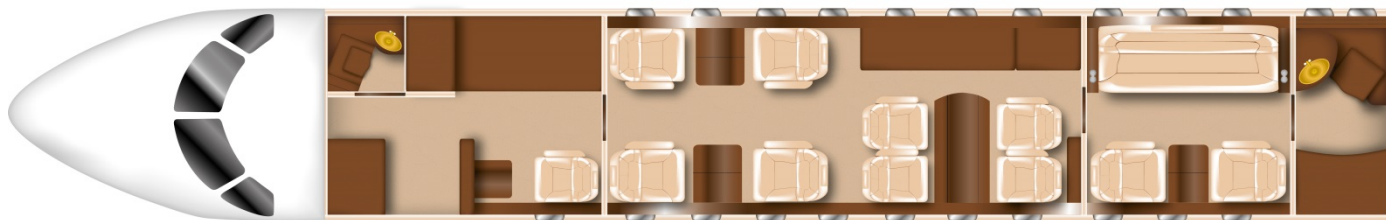

performance

max. cruise speed	0.88 M
runway length required	1,974 m
ceiling	51,000 ft
max. payload	2,617 kg
range max passengers	8,519 km
max range	9,445 km

cabin dimensions

height	1,91 m
width	2,49 m
length	14,80 m

Yes

Yes

Yes

Yes

2

14

Yes

Hot