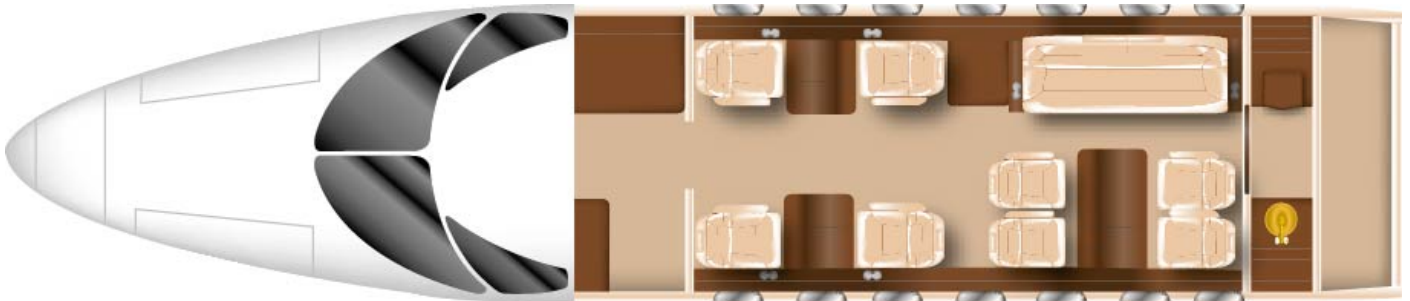

performance

max. cruise speed	0.82M
runway length required	1.780 m
ceiling	12.500 m
max. payload	21.863 kg
max range	7.408 km

cabin dimensions

height	1,85 m
width	2,50 m
length	8,61 m
baggage	3,25 m ³

Yes

Yes

No

Yes

2

12

Yes

Hot

Yes