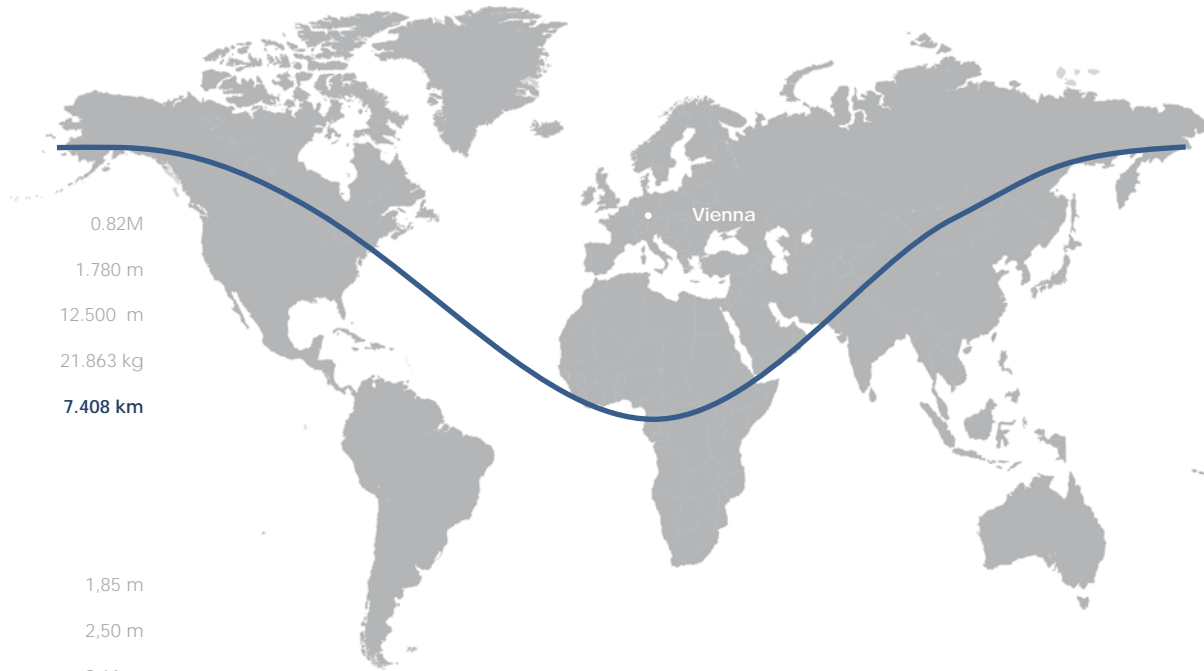

performance

max. cruise speed	0.82M
runway length required	1.780 m
ceiling	12.500 m
max. payload	21.863 kg
max range	7.408 km

cabin dimensions

height	1,85 m
width	2,50 m
length	8,61 m
baggage	3,25 m ³

Yes