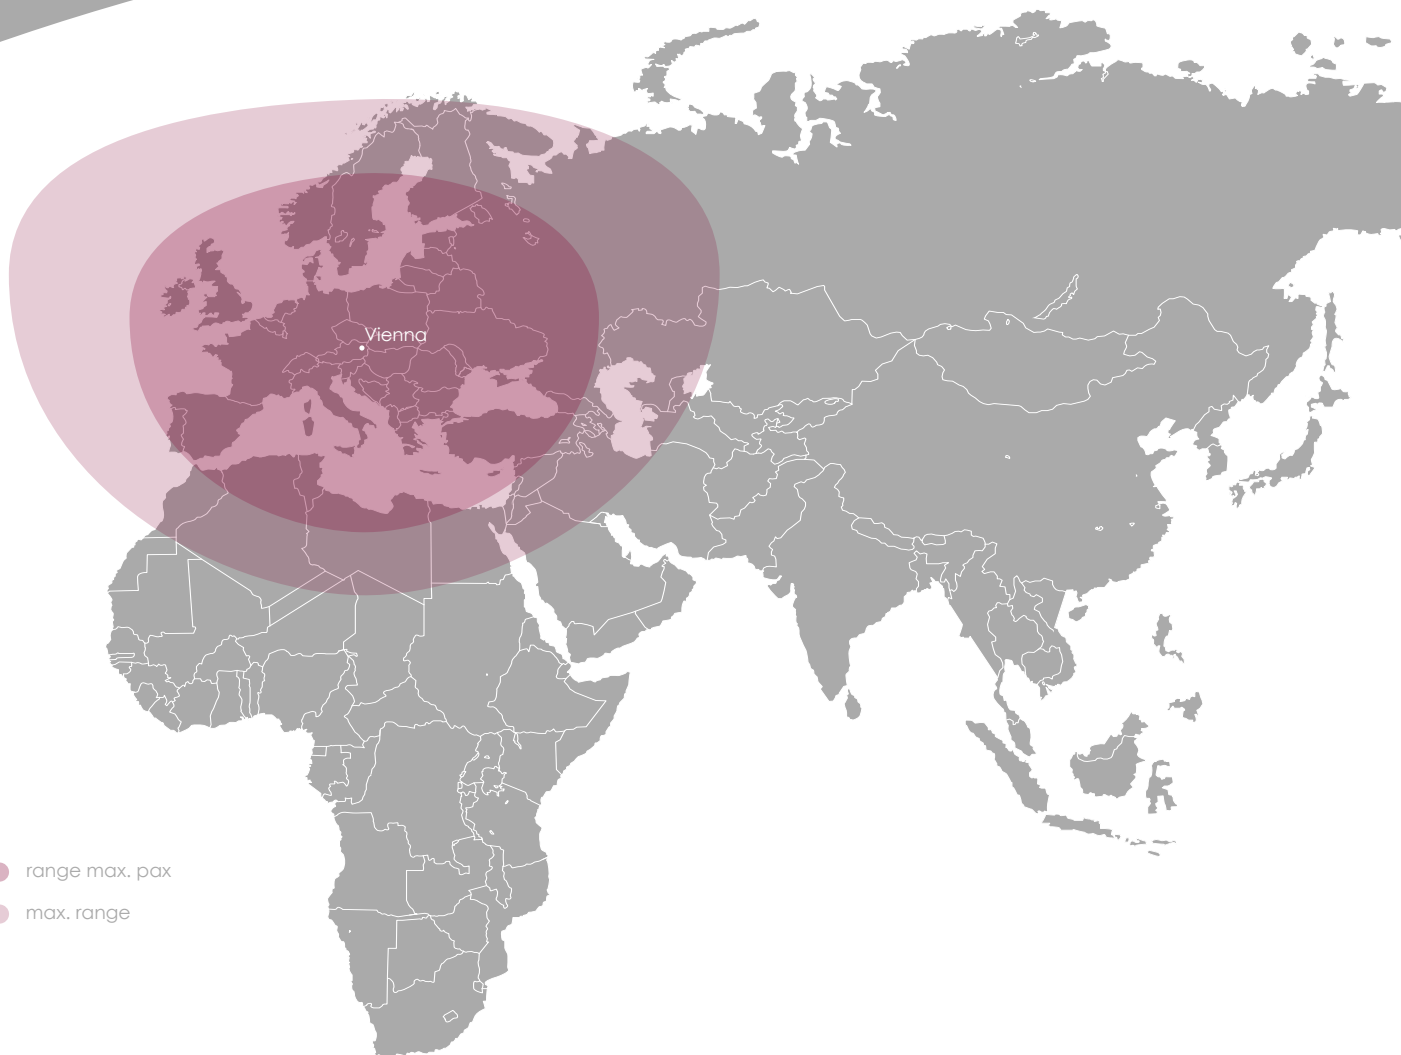

Cessna Citation CJ2+

performance

	max. cruising speed	418 kts	(774 km/h)
	runway length required	5,200 ft	(1,585 m)
	ceiling	45,000 ft	(13,716 m)
	max. payload	1,650 lbs	(748 kg)
	range max. pax	1,080 nm	(2,000 km)
	max. range	1,613 nm	(2,987 km)

no

yes

6

cold

2

no

Cessna Citation CJ2+

- range max. pax
- max. range