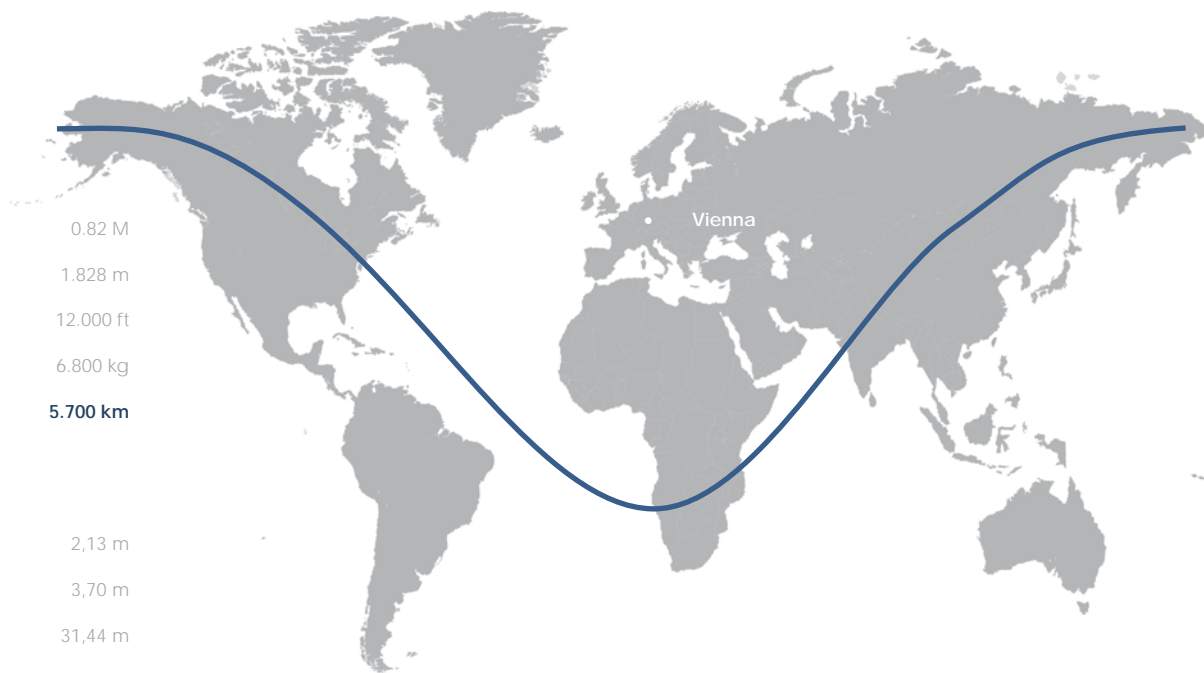

performance

max. cruise speed	0.82 M
runway length required	1.828 m
ceiling	12.000 ft
max. payload	6.800 kg
max range	5.700 km

cabin dimensions

height	2,13 m
width	3,70 m
length	31,44 m
Baggage	21,21 m ³